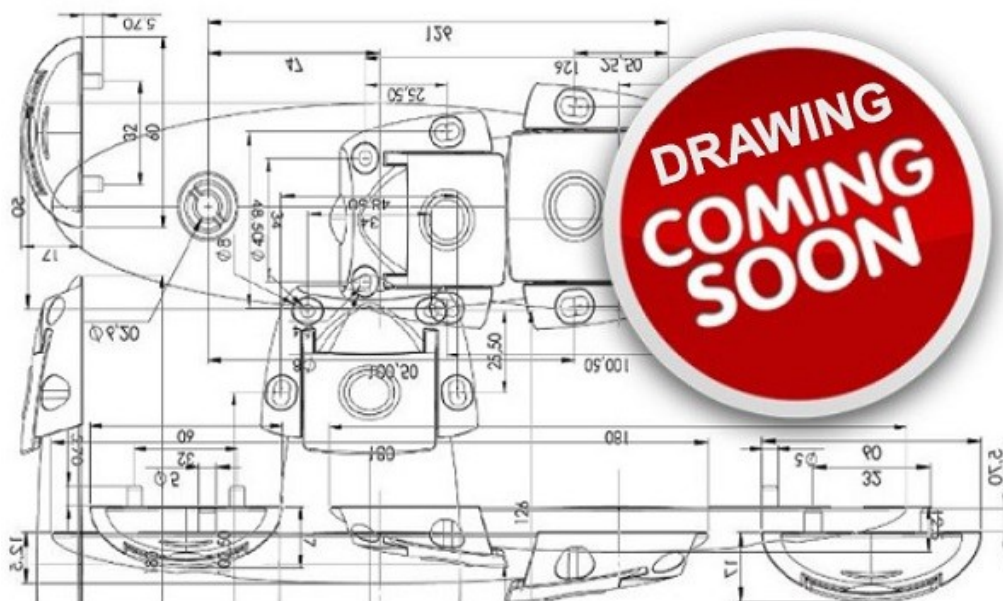

PRODUCT SHEET

Description:

Rail Handle "Lark", cc 128mm, 20x161mm, Oak - Oiled,W/Screws M4x22mm

Item number:

17.03.040-0

Units	Box	Carton	HS Code	Barcode
Pcs.			9403910090	 5704866517881

SISO A/S

Mileparken 11
DK-2740 Skovlunde
Denmark
VAT: 24786013